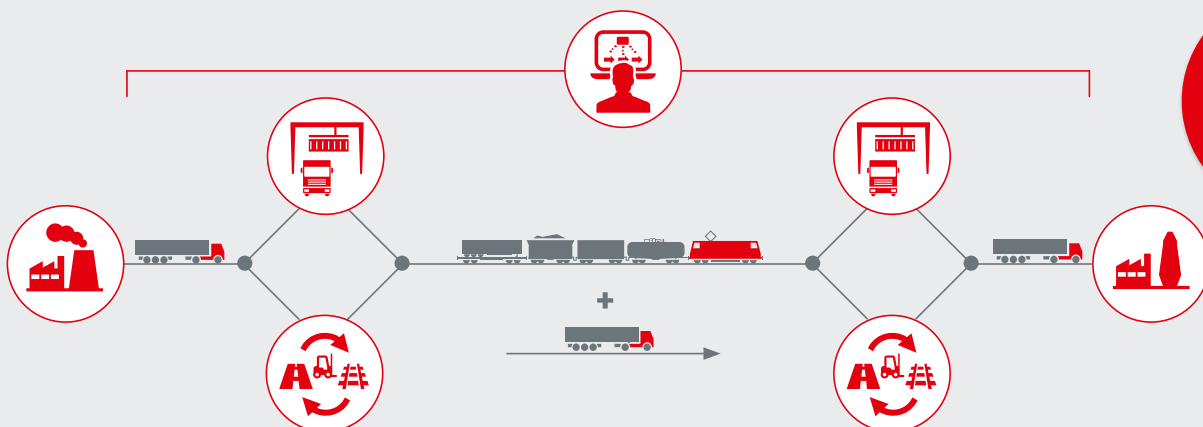

Ihr Partner für multimodale
Transportlösungen –
DB Cargo Logistics

Ihr Partner für multimodale
Transportlösungen –
DB Cargo Logistics

Multimodal logistics expertise Door-to-door from a single source

Intelligently combined – your tailor-made concept

- Consulting and **customer-specific concept development** for your individual multimodal logistics requirements
- Closely intertwined with your **production and distribution processes**
- Individual **IT solutions** for bookings, continuous management and monitoring of your consignments
- High level of expertise in relation to **innovative equipment** and **transshipment technologies**
- **Contract logistics services**
- Management of the entire logistics chain incl. **pre-carriage and onward carriage**

Interested? Your contact person will be happy to advise you.

Management and monitoring of the entire logistics chain as the lead logistics provider

Your contact person: Team Intermodal Logistics, Phone: +49 (0) 6107-509310, iml@deutschebahn.com