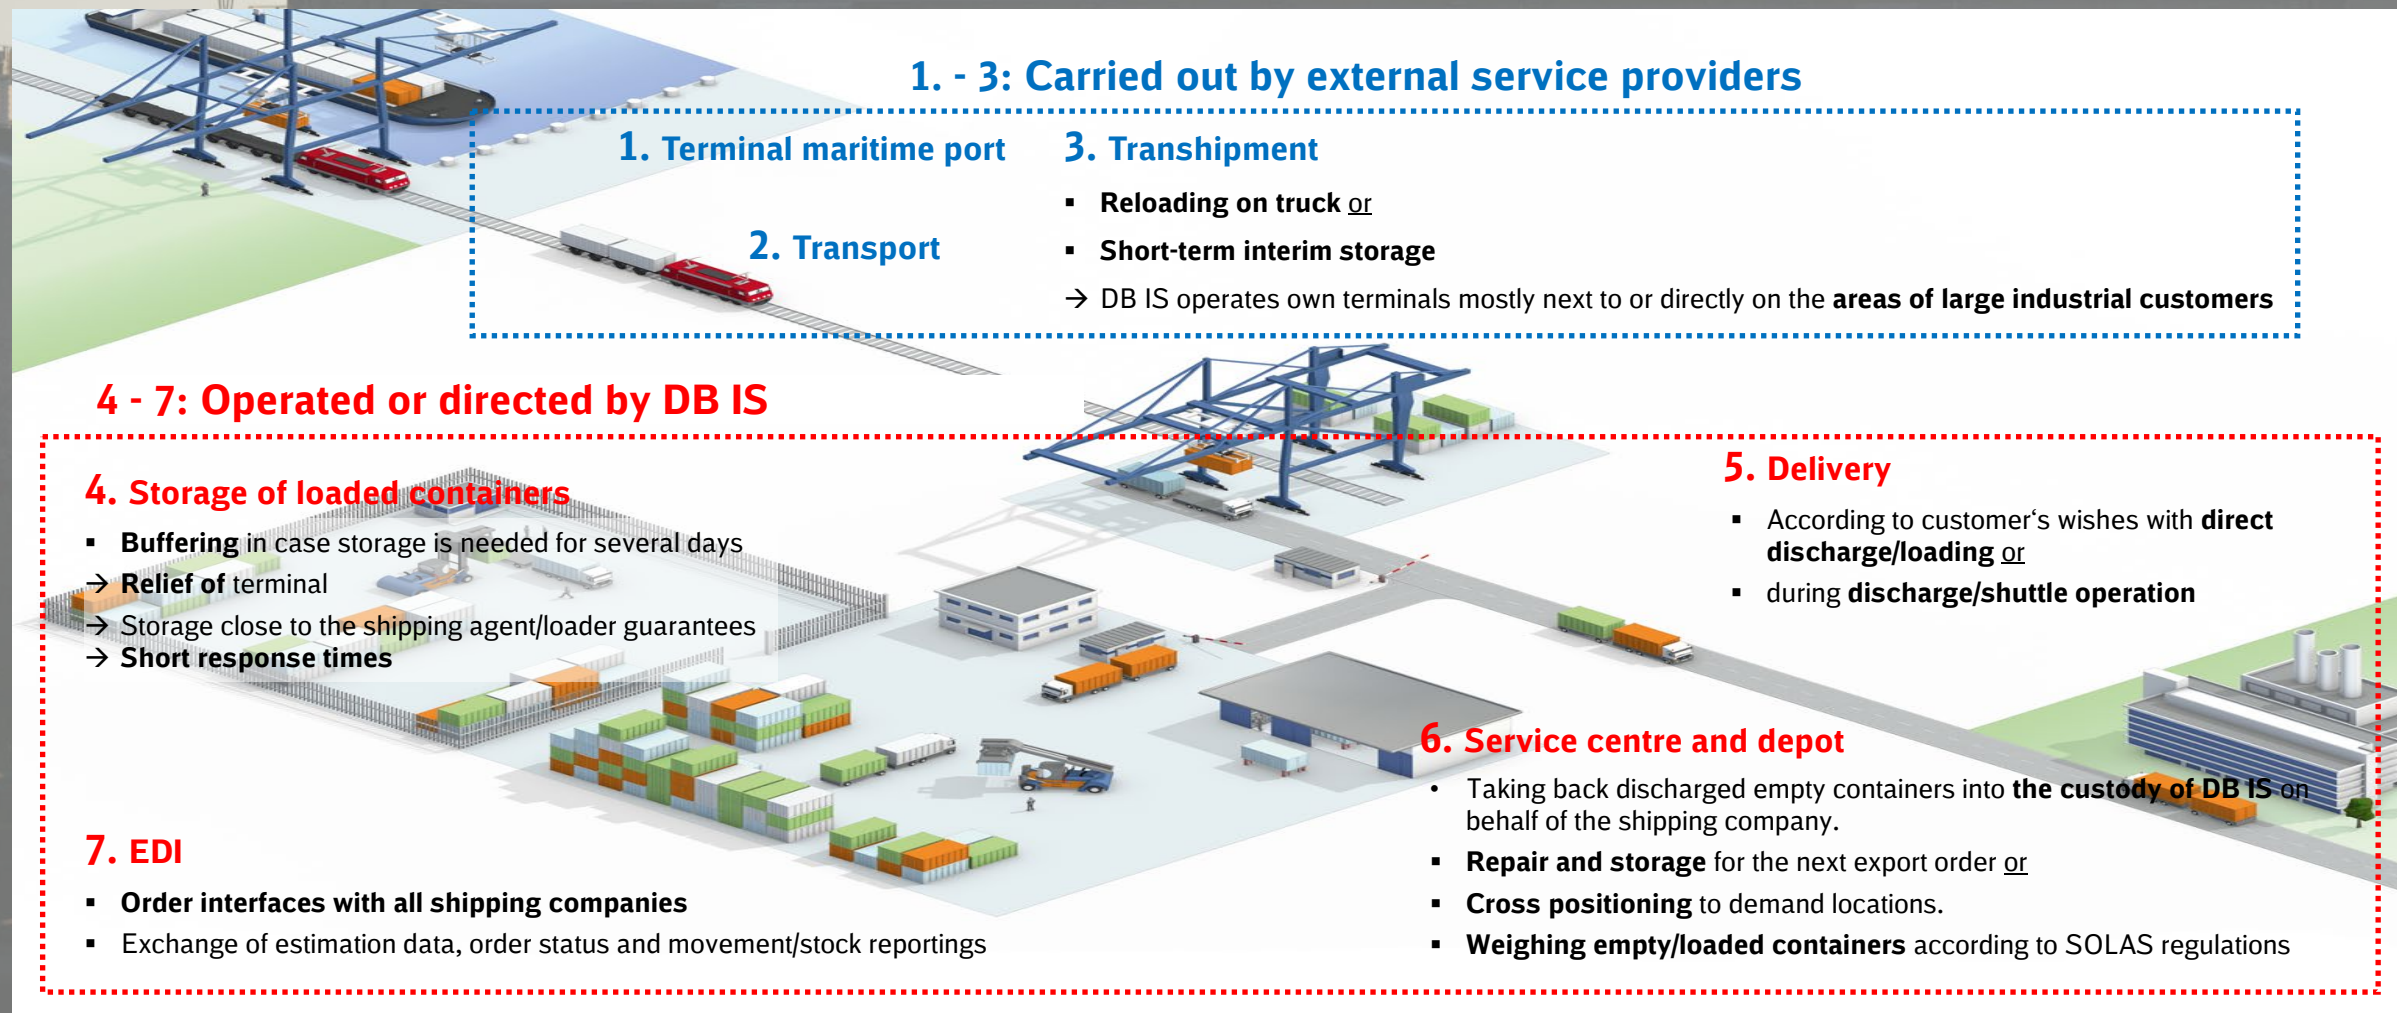

Our performance (in 2022)

- **685,700** handlings per year
- **55,000** repaired containers
- **39,950 TEU** storage capacity
- **72,000** transport orders
- **450** sold containers

DB Intermodal Services GmbH (DB IS for short)

Intermodal transport chain from the seaport to the recipient

Cargo

Transshipment terminal, container depots and factory logistics

at 13 locations in Germany

Cargo

Extensive terminal and depot services offered by DB IS:

Transshipment terminals

in other European countries at 15 locations

Cargo

The DB Cargo Group operates **15 terminal locations in European countries.**

DB Intermodal Services fulfills a steering function within the DB Cargo Group with regard to European intermodal terminals.

Trucking

- **72,000 deliveries** are carried out **with 148 trucks and 343 chassis**
- These truck transports run between transshipment terminals, container depots and customers
- Additionally, we offer to **transport empty containers between container depots**